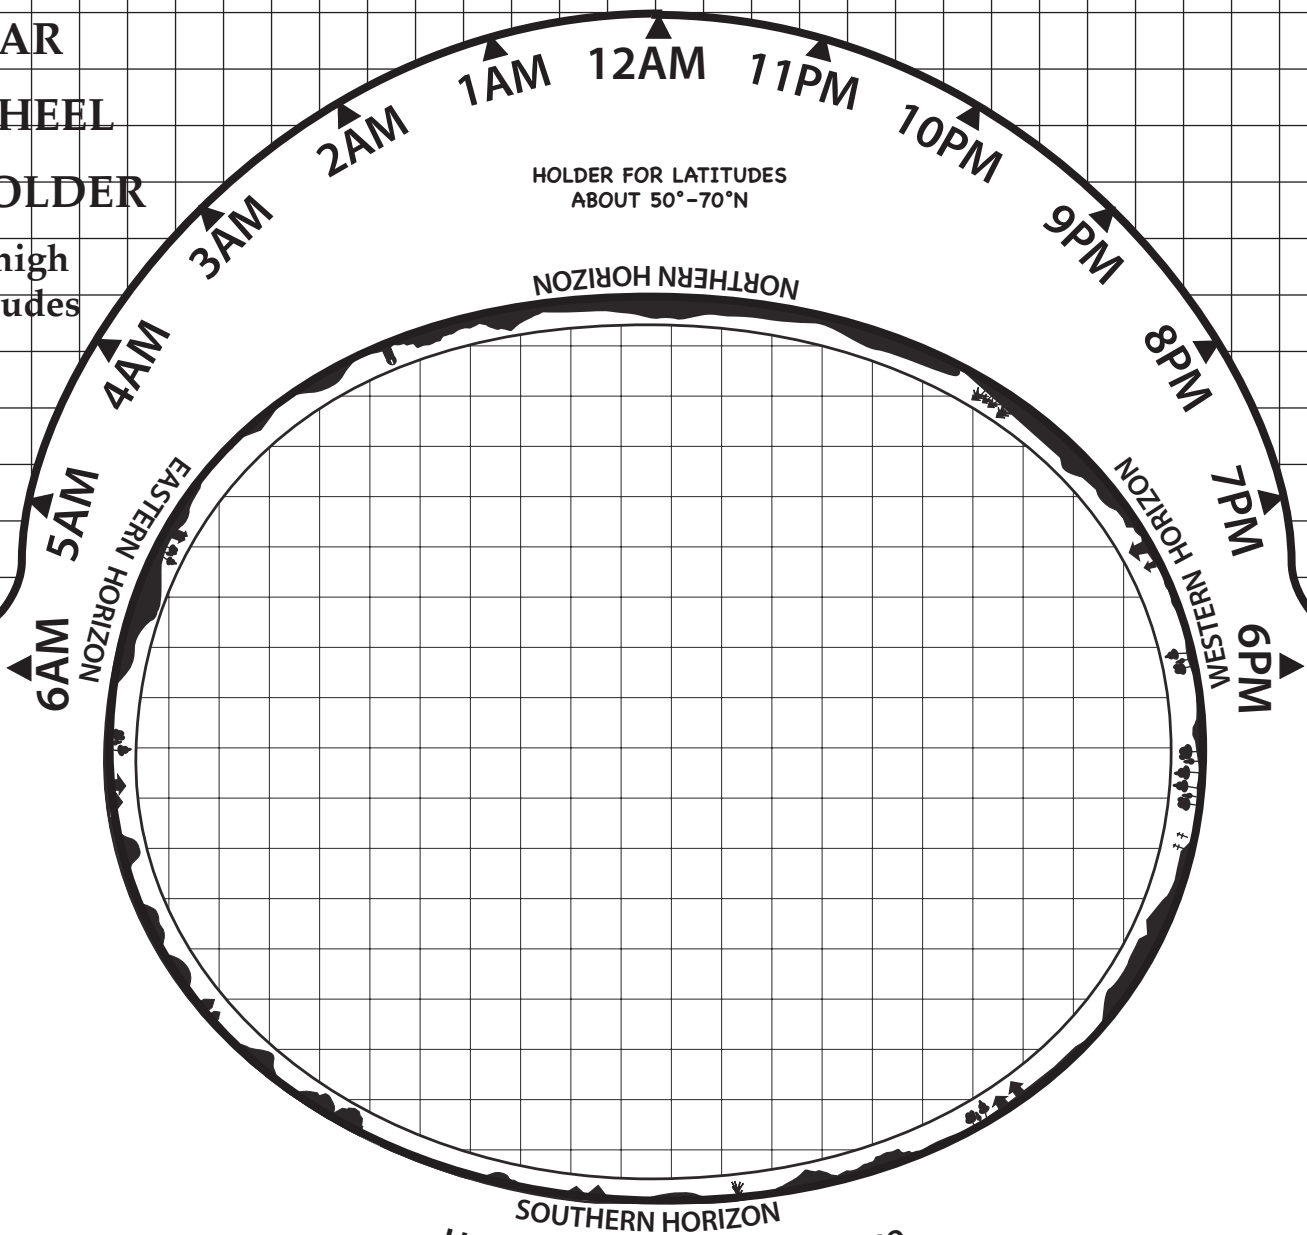

**STAR  
WHEEL  
HOLDER**

**KEPLER STAR WHEEL**

UNCLE AL'S HANDS-ON UNIVERSE

HOLDER FOR LATITUDES  
ABOUT 30°-50°N

NORTHERN HORIZON

Blue squares show the Kepler field of view (CCD array)

Green circles denote stars with exoplanets.  
Star magnitudes are shown for 1st, 2nd, & 3rd mag

Tape

Tape

1. Align your date and time, and then look up at the sky.
2. Locate the constellation you want to find on the map.
3. Turn your map so the horizon it is closest to is at the bottom.
4. The star positions in the sky should match those on the wheel.

# STAR WHEEL HOLDER

for high  
latitudes

HOLDER FOR LATITUDES  
ABOUT 50°-70°N

Blue squares show the Kepler field of view (CCD array)

Green circles denote stars with exoplanets.  
Star magnitudes are shown for 1st, 2nd, & 3rd mag