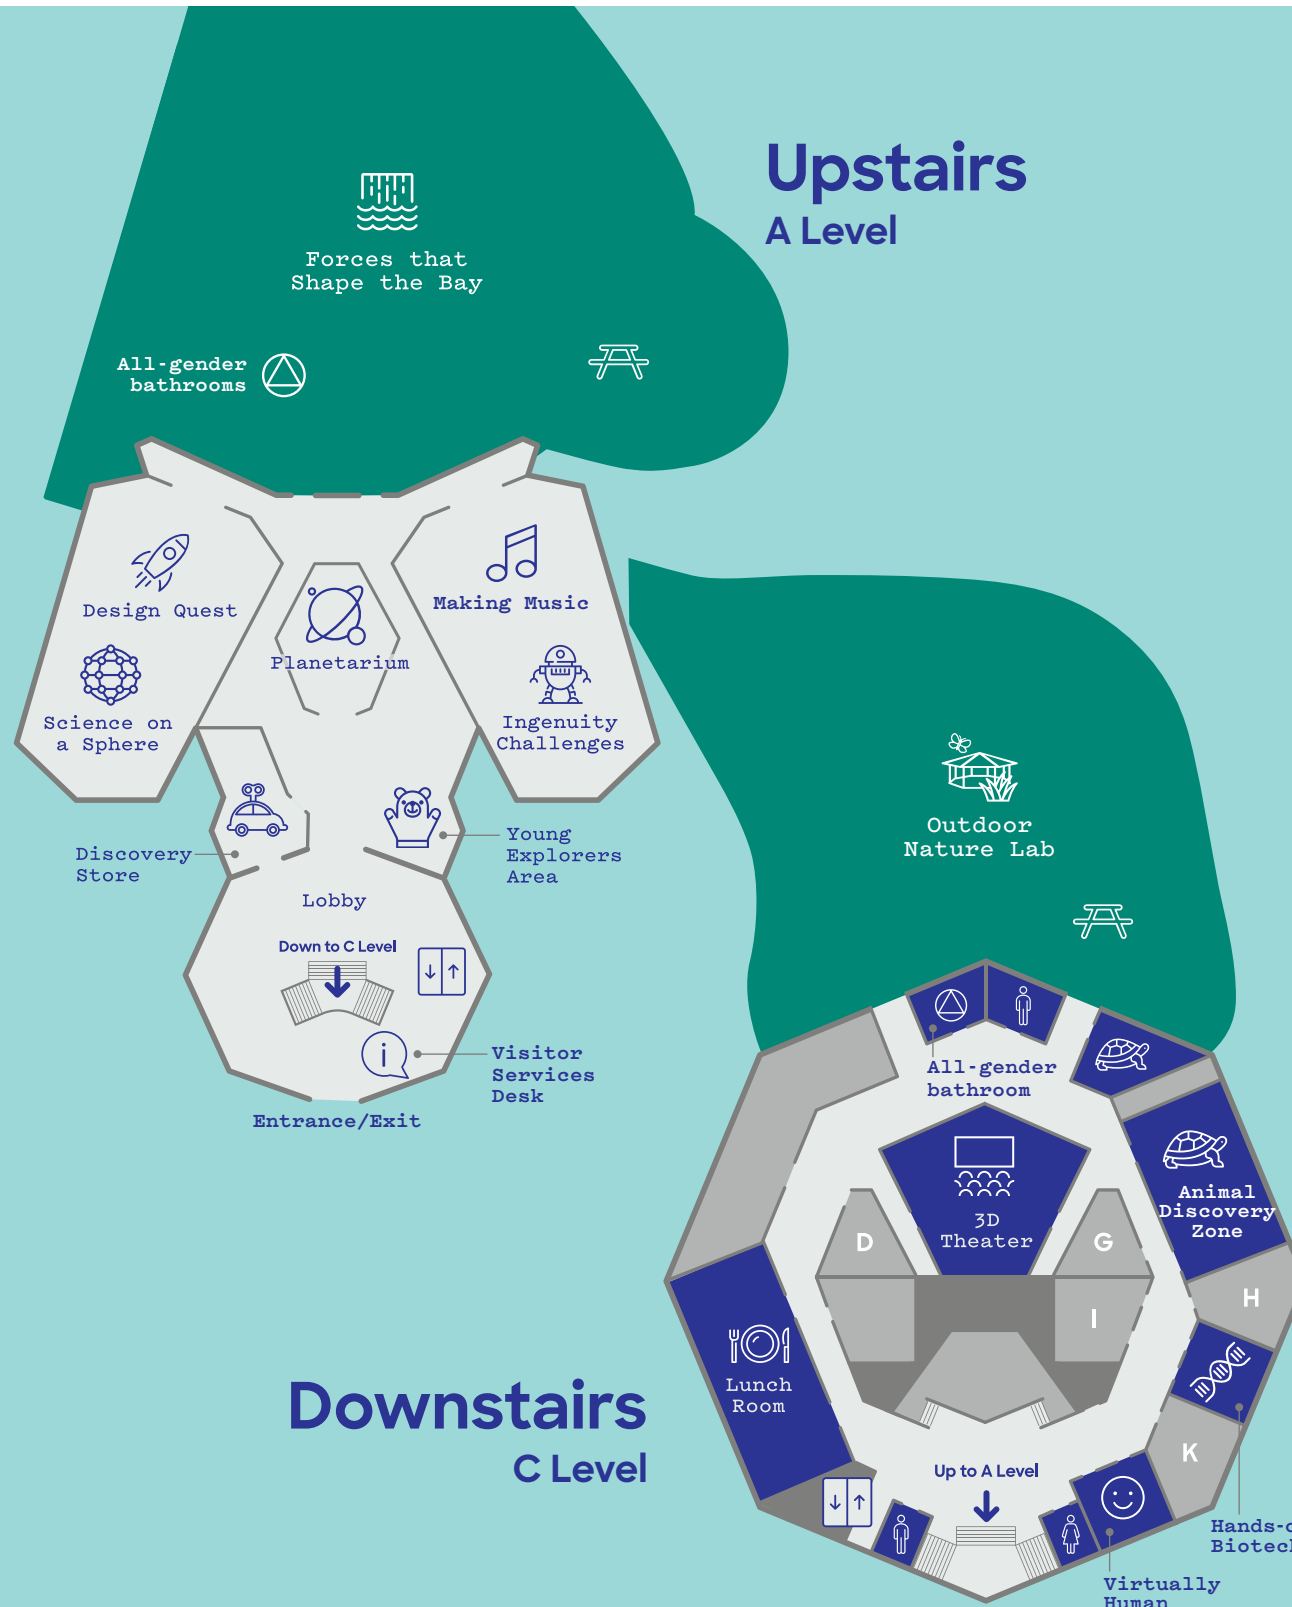

### Upstairs

Design Quest

Forces That Shape the Bay

Ingenuity Challenges

Making Music: Math and Science Out Loud

Science on a Sphere

Young Explorers Area

### Downstairs

Virtually Human

Animal Discovery Zone  
Open 11 a.m. - 4 p.m.

Hands-on Biotech

Outdoor Nature Lab

## Upstairs A Level

Forces that Shape the Bay

All-gender bathrooms

Design Quest

Planetarium

Making Music

Ingenuity Challenges

Science on a Sphere

Discovery Store

Lobby

Down to C Level

Young Explorers Area

Visitor Services Desk

Entrance/Exit

Outdoor Nature Lab

All-gender bathroom