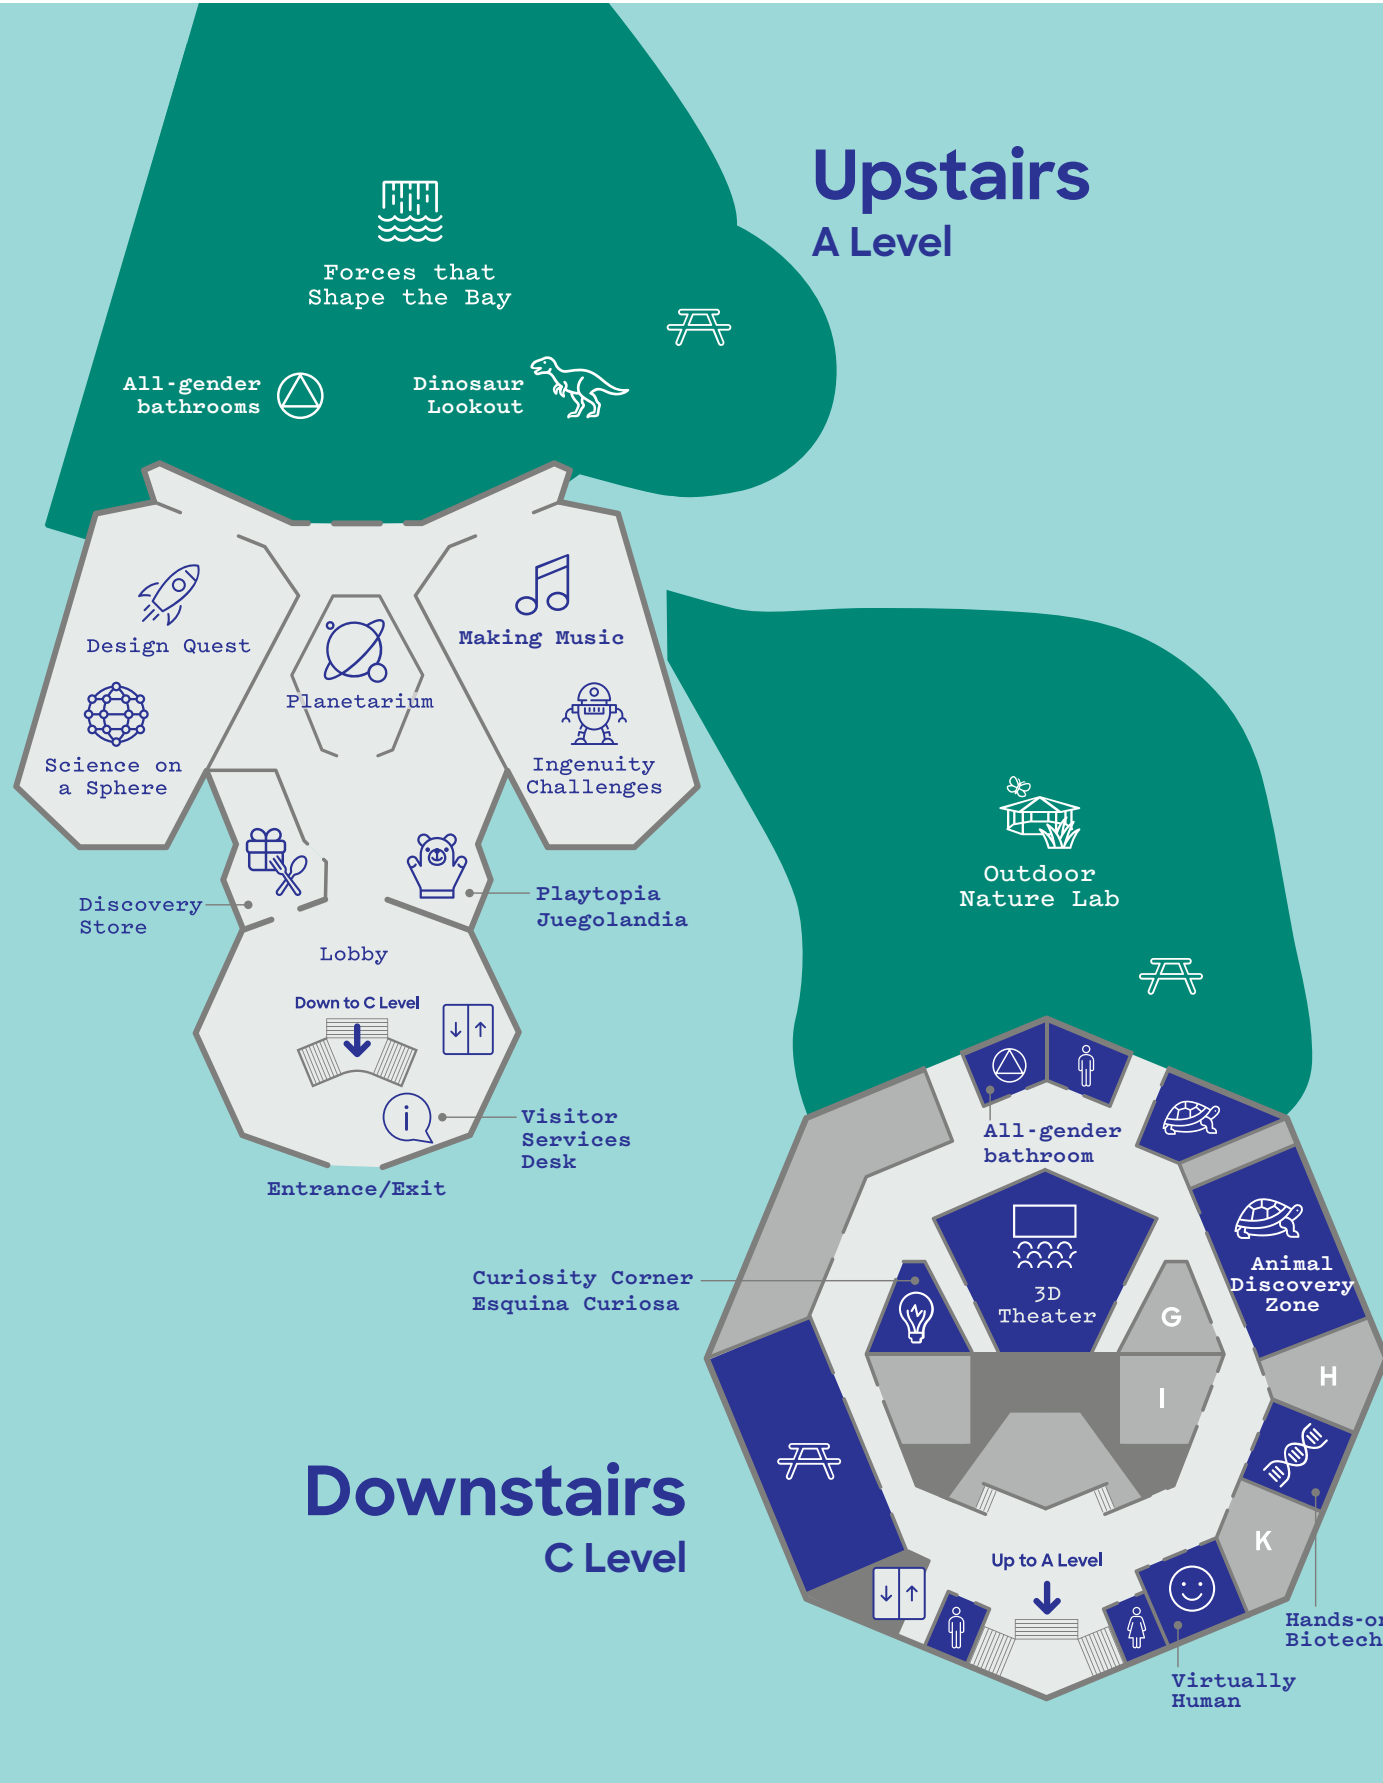

Fall Exhibits

Upstairs

Design Quest

Dinosaur Lookout

Forces That Shape the Bay

Ingenuity Challenges

Making Music: Math and Science Out Loud

Playtopia / Juegolandia NEW

Science on a Sphere

Downstairs

Animal Discovery Zone
Open 11 a.m. - 4 p.m.

Curiosity Corner /
Esquina Curiosa NEW
Open 10 a.m. - 3 p.m.

Hands-on Biotech

Outdoor Nature Lab

Virtually Human

Shows

Purchase tickets at the Visitor Services Desk

$5

Wings Over Water
20-minute 3D film
12 p.m., 2 p.m., & 4 p.m.

T. REX
25-minute 3D film
11 a.m., 1 p.m., & 3 p.m.

$5

Traditions of the Winter Sky
30-minute planetarium show
Weekdays: 3 p.m.
Weekends & Holidays:
11 a.m. & 3 p.m.

The Sun's Fury
30-minute planetarium show
Weekdays: 12 p.m.
Weekends & Holidays: 1 p.m.

Bloodstream Submarine
30-minute planetarium show
Weekends & Holidays: 12 p.m.

Activities

FREE

Planetarium Pilots
1:45 - 2:45 p.m.

FREE

Critter Connection
Drop in to meet an animal!
11:30 a.m. & 2:30 p.m.

Shop & Eat

Discovery Store
Boxed lunches, snacks, & drinks for purchase

Eating Areas